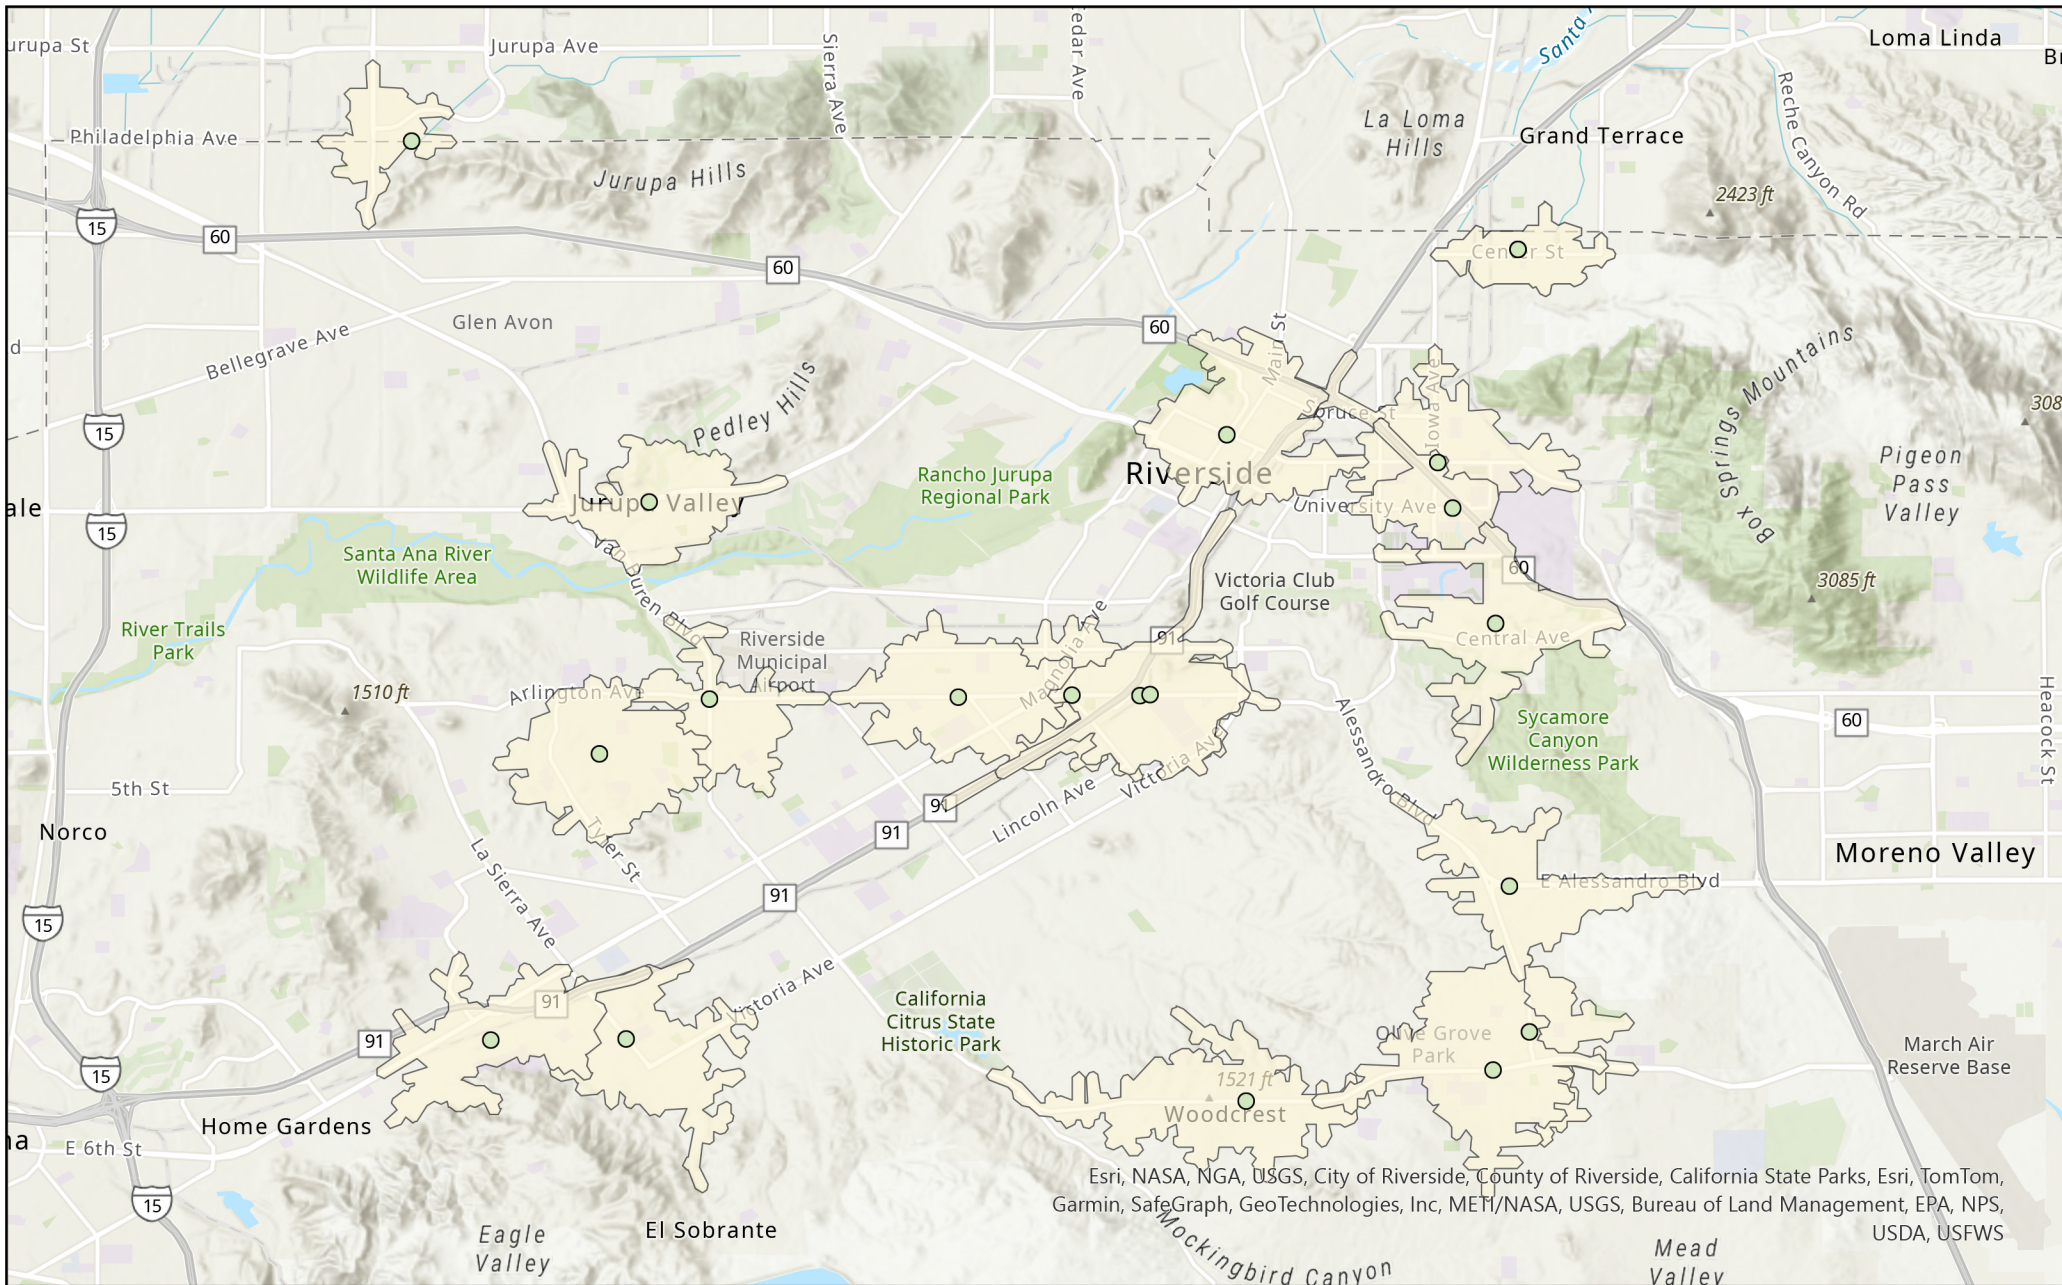

# Riverside, CA Starbucks Locations

## With 3-Min Drivetime Catchment Areas

### Legend

- Starbucks Locations
- 3 Minute Catchment Areas

Esri, NASA, NGA, USGS, City of Riverside, County of Riverside, California State Parks, Esri, TomTom, Garmin, SafeGraph, GeoTechnologies, Inc, METI/NASA, USGS, Bureau of Land Management, EPA, NPS, USDA, USFWS