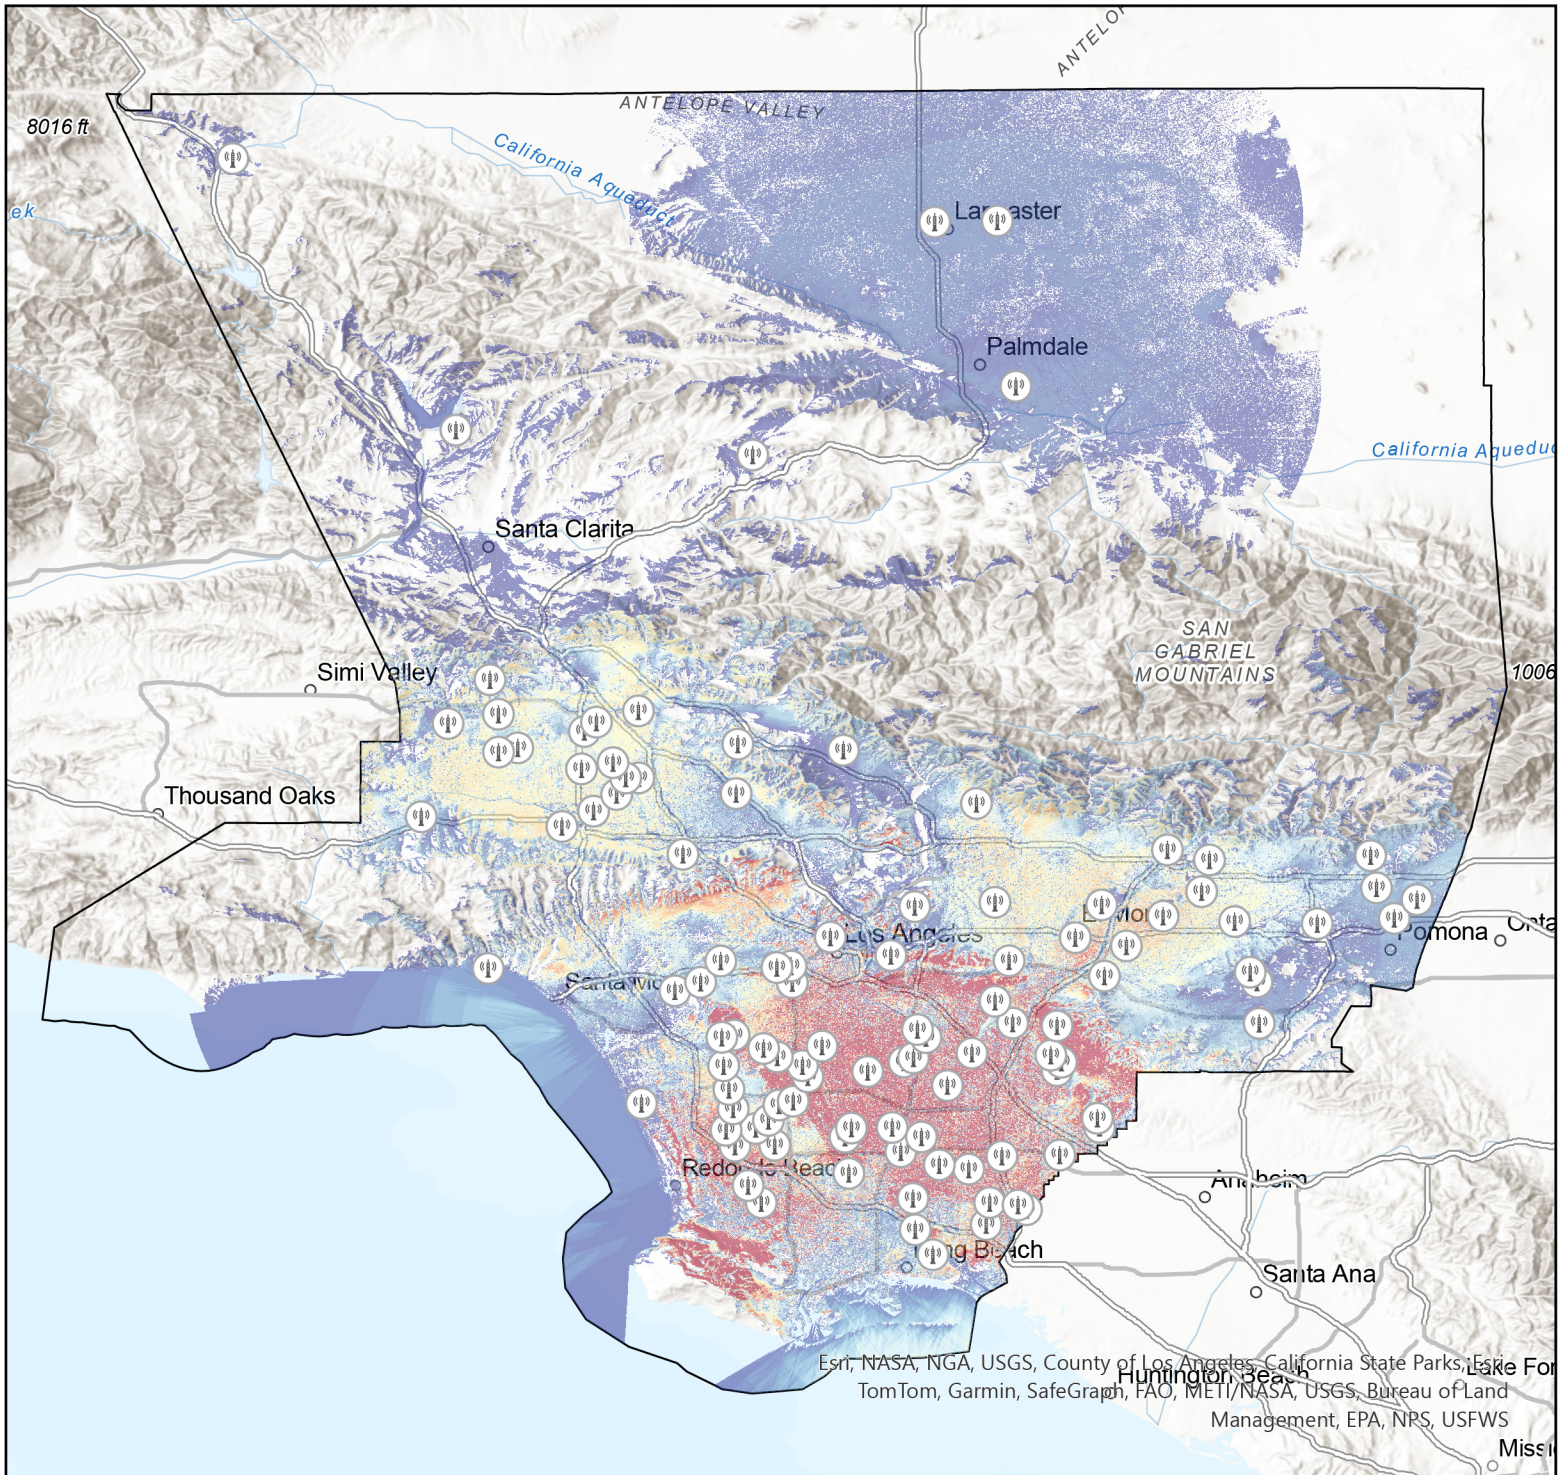

Estimated T-Mobile Coverage

Calculated with towers having a 25km transmission range
and three additional towers at 30m

 T-Mobile Towers

Tower Range Density

T Mobile