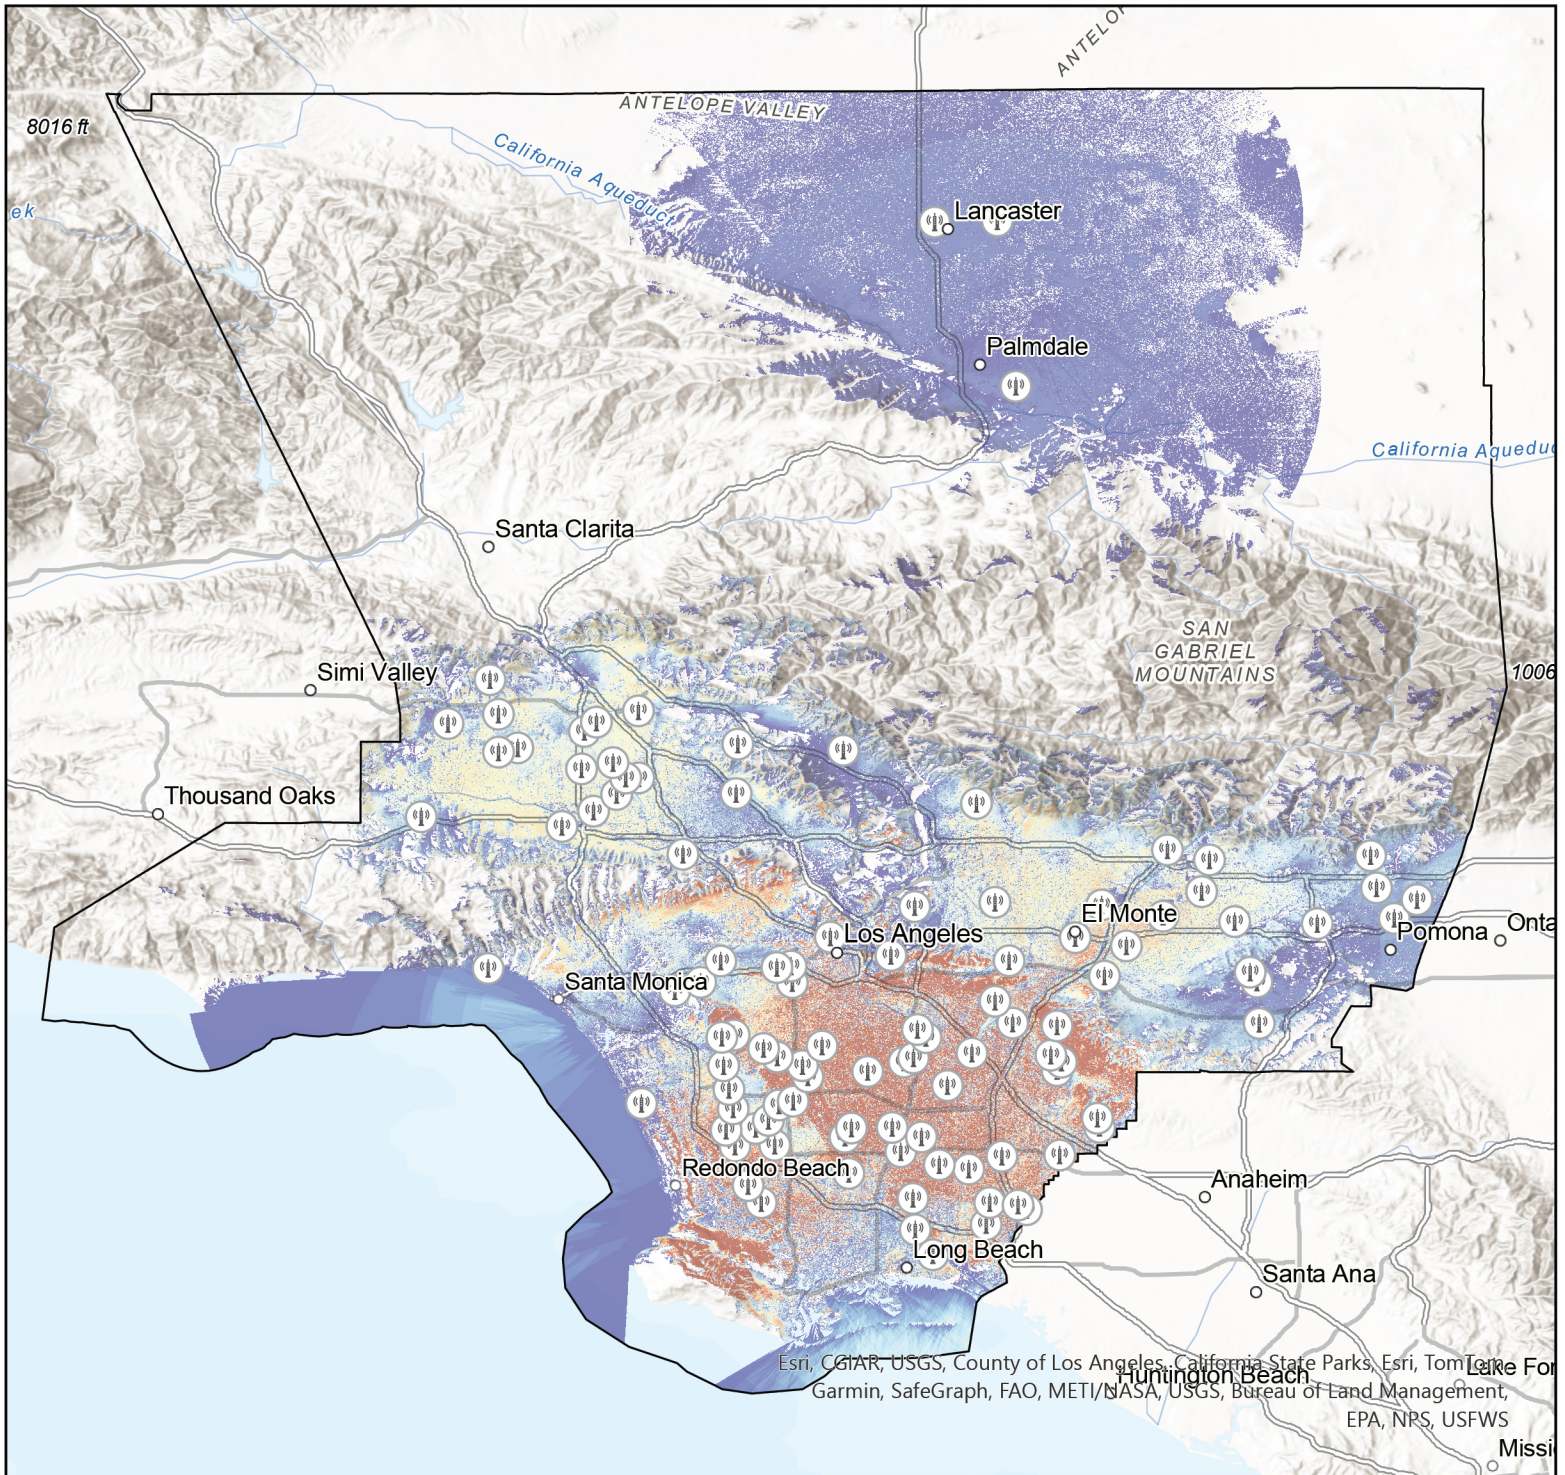

# Current T-Mobile Coverage

Calculated with towers having a 25km transmission range

Esri, CGIAR, USGS, County of Los Angeles, California State Parks, Esri, Tom Lark, Garmin, SafeGraph, FAO, METI/NASA, USGS, Bureau of Land Management, EPA, NPS, USFWS

 T-Mobile Towers

Tower Range Density